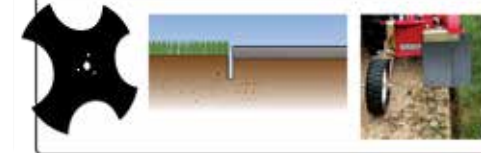

ALL BLADES AVAILABLE ON MULTI-USE MODEL 1305

16T - Bed Opening

T1 - Trenching 2" x 5"

T2 - Trenching .5" x 5"

T3 - Trenching 2" x 7"

T3N - Trenching .5" x 7"

T3W - Trenching 2.5" x 7"

T4 - Trenching 5" x 5"

16G - Bed Grooming

16S - Side Walk/Golf Cart Path

Not available on Dedicated Use Model 1304